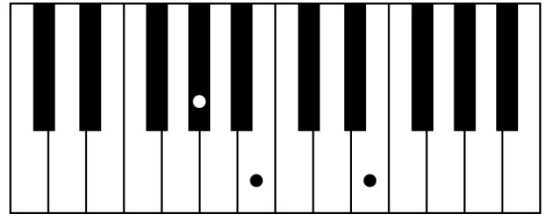

"Only you"

Yazoo (1982)

Klaver/keyboard:

Akkorder:

A

D

E

E^{sus4}

Alternative akkorder:

A

D

E

E^{sus4}