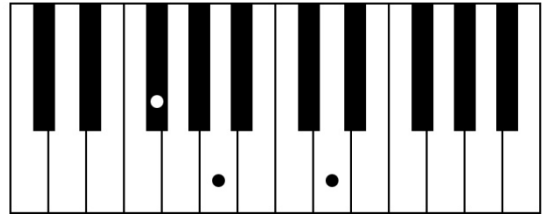

"Only you"

Yazoo (1982)

Klaver/keyboard:

Akkorder:

A

D

E

E^{sus4}

Alternative akkorder:

A

D

E

E^{sus4}